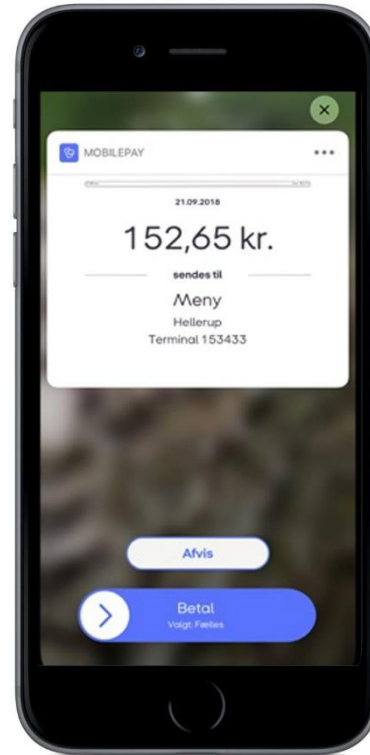

UBER

**g** bankgirot

INVIDEM

Danske Bank

Handelsbanken

**P27**  
Nordic  
Payments

Nordea 

Swedbank 

The image features the text "e-krona" in a white, lowercase, sans-serif font, centered on a blue background. The background is filled with a repeating pattern of binary code (0s and 1s) in a lighter blue color. A faint, circular watermark logo is visible behind the text, consisting of a stylized crown or crown-like shape with a central element, surrounded by a circular border.